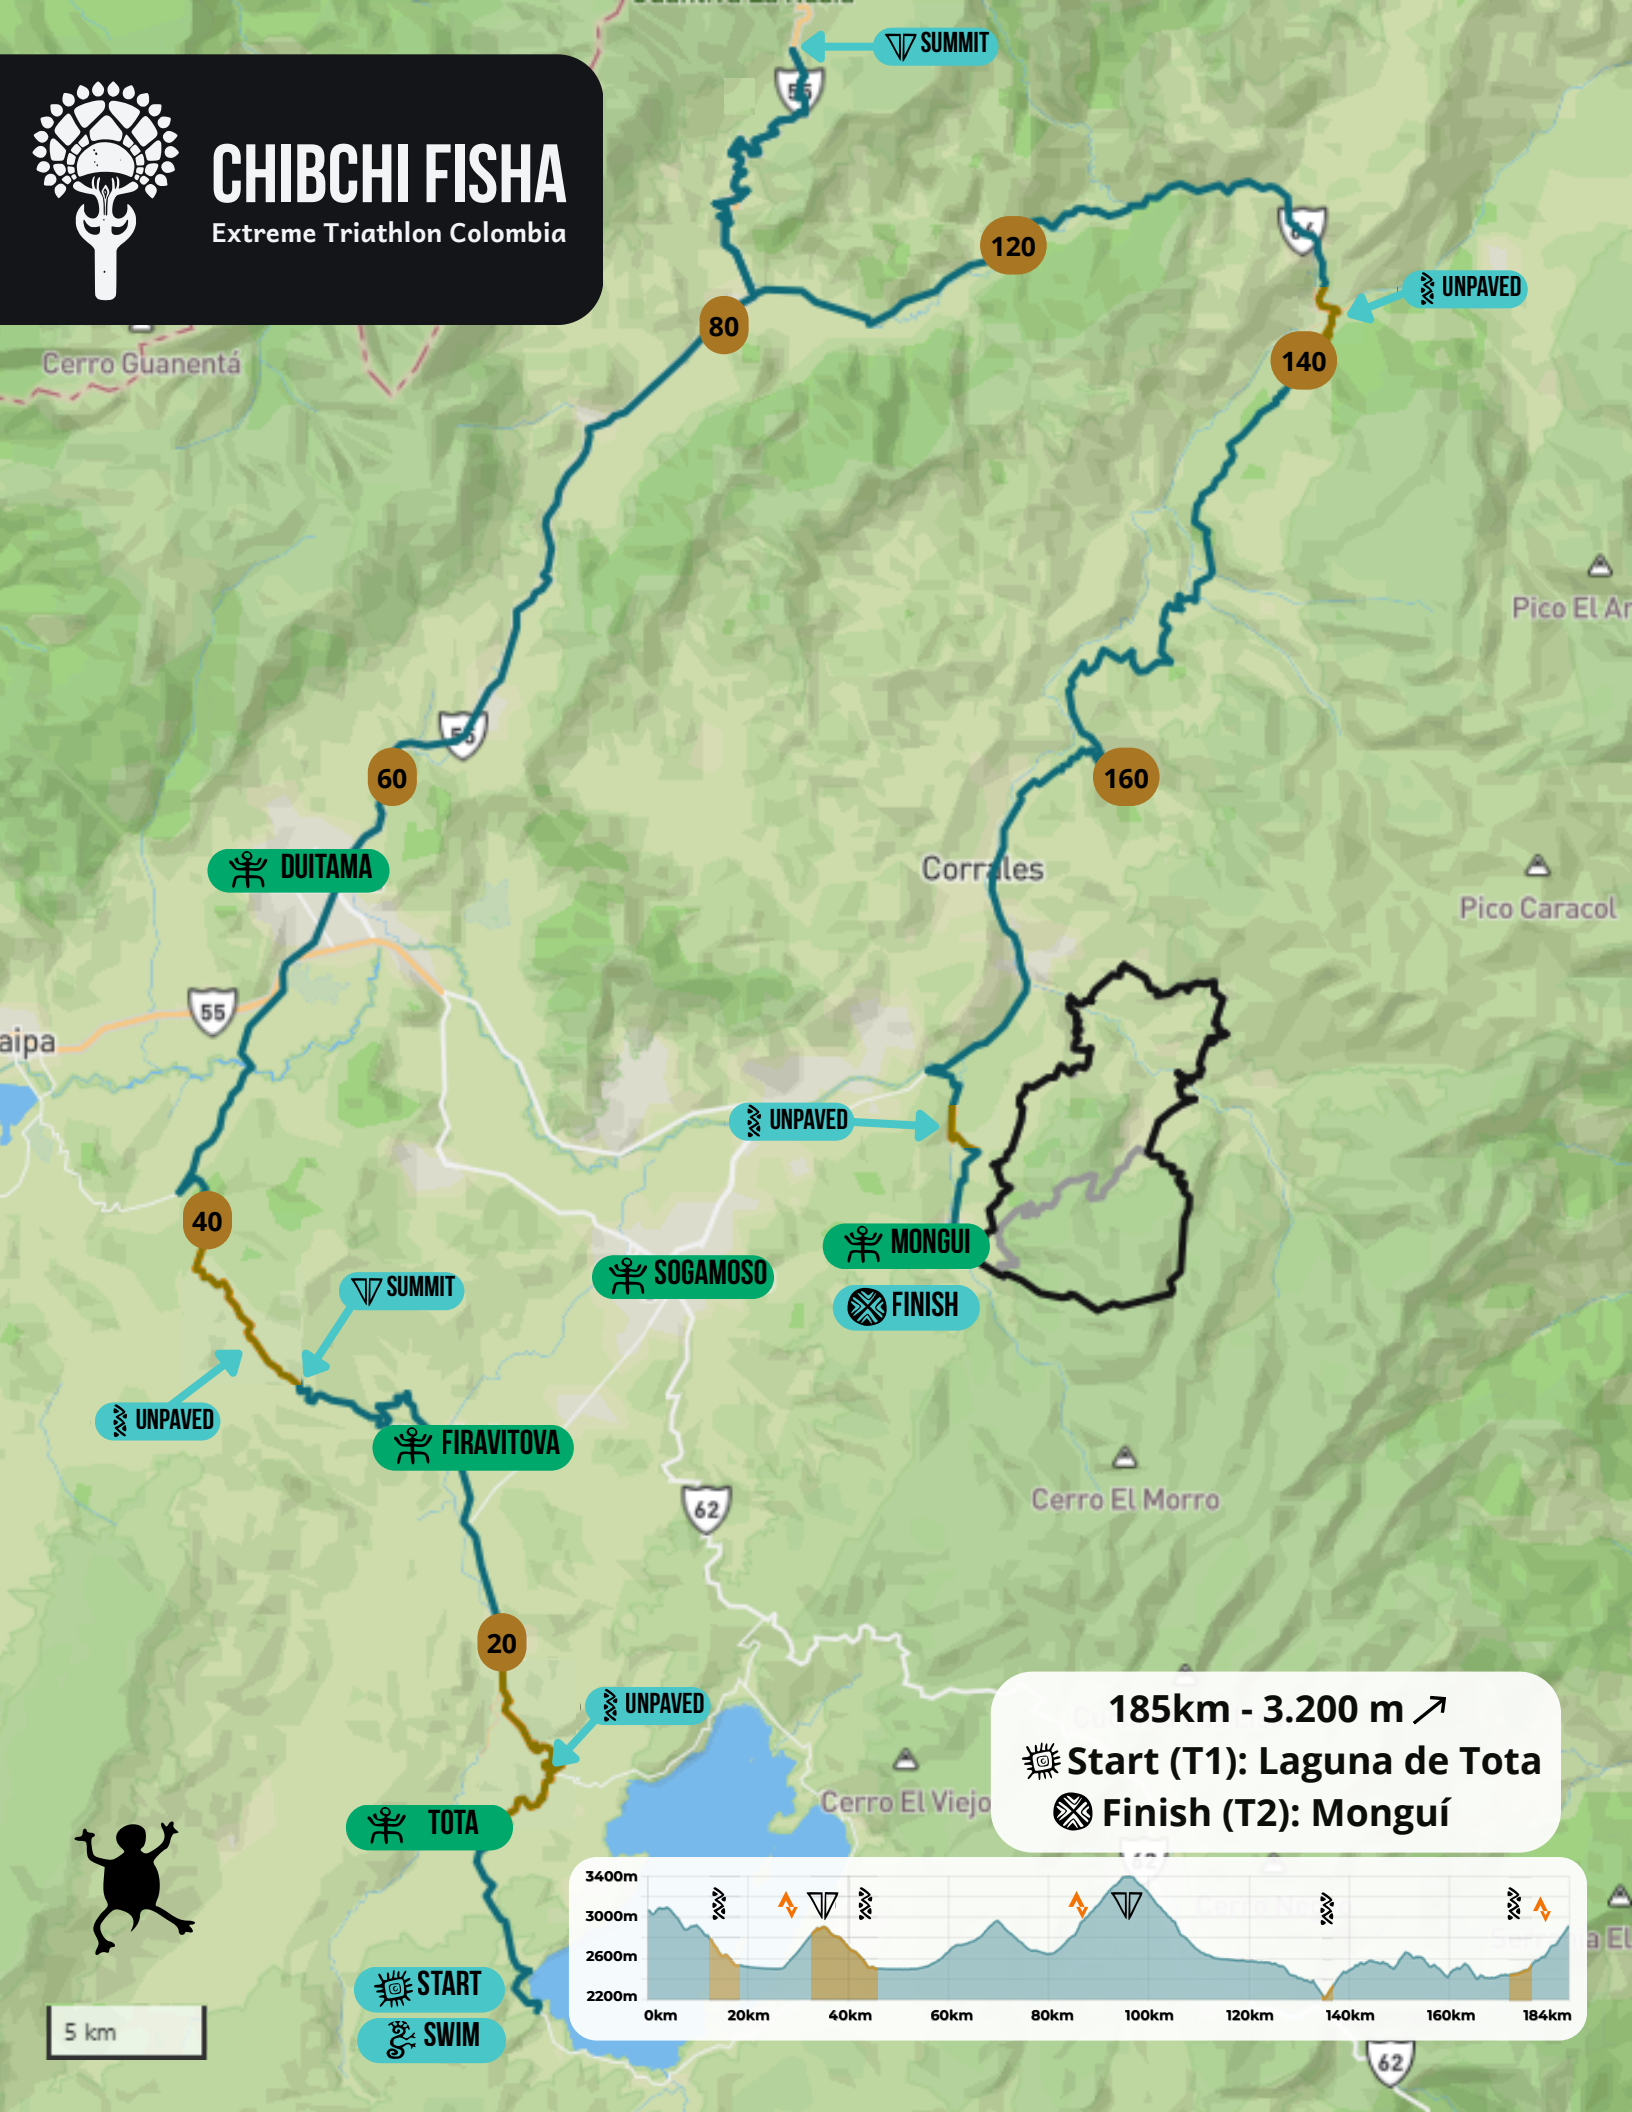

CHIBCHI FISHA

Extreme Triathlon Colombia

185km - 3.200 m ↗

☀️ Start (T1): Laguna de Tota

🏁 Finish (T2): Mongu

5 km

☀️ START

🏊 SWIM