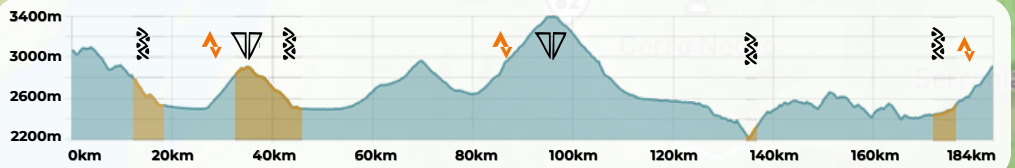

CHIBCHI FISHA

Extreme Triathlon Colombia

185km - 3.200 m ↗

☀️ Start (T1): Laguna de Tota

🏁 Finish (T2): Mongu

5 km

☀️ START

🏊 SWIM