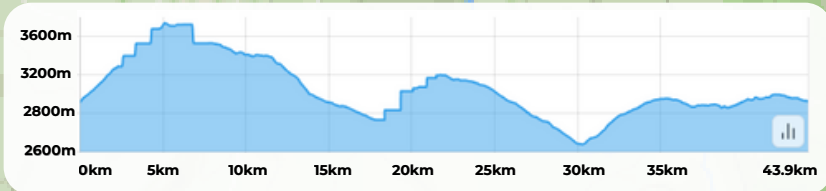

# CHIBCHI FISHA

Extreme Triathlon Colombia

43.8km - 2.020 m ↗

☀ Start (T2): Monguí

🏁 Finish : Monguí

PARAMO

SUMMIT

Cerro Oceta

2 km