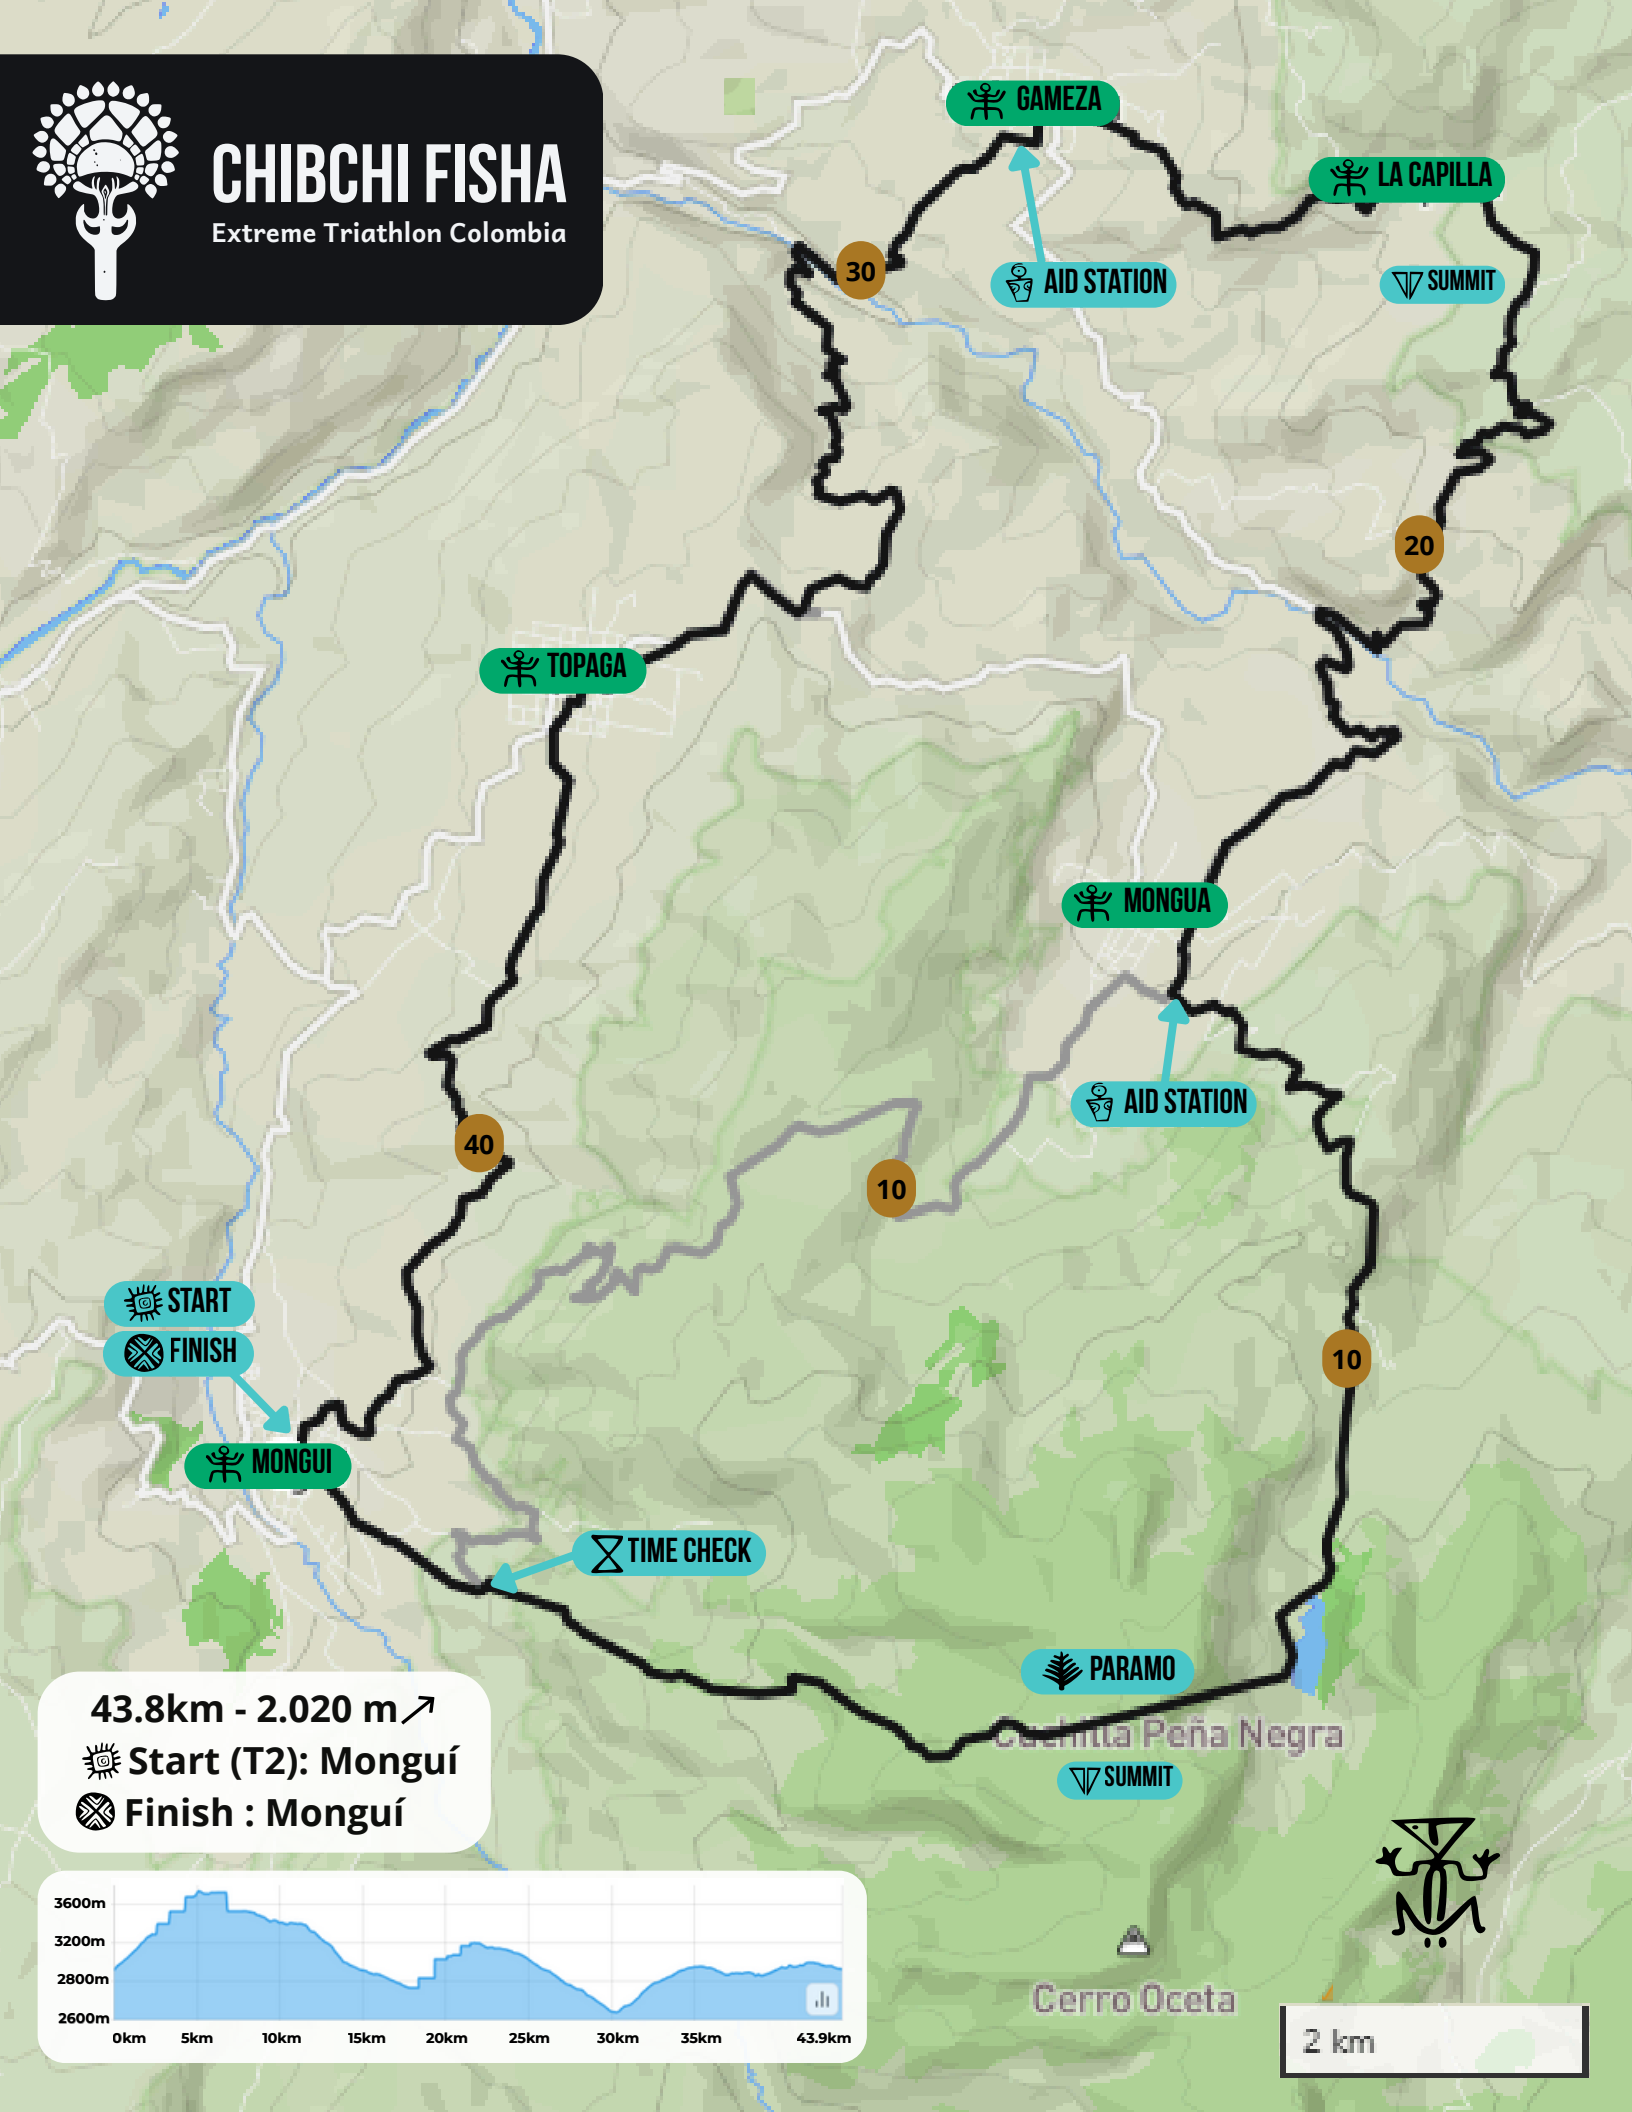

# CHIBCHI FISHA

Extreme Triathlon Colombia

43.8km - 2.020 m ↗

☀ Start (T2): Monguí

🏁 Finish : Monguí

PARAMO

SUMMIT

Cerro Oceta

2 km